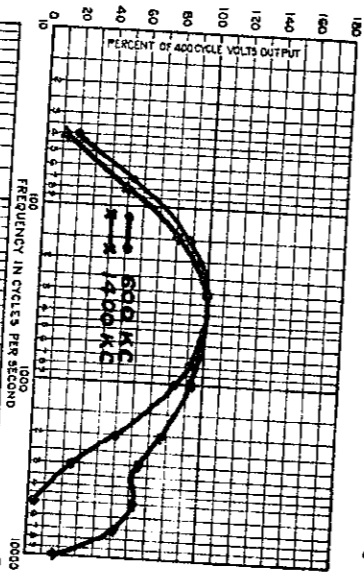

Price \$137.50 Console Model  
 Tubes 4-227 RF, 227 P, Det.  
 2-245 PP Audio, 280 Rect.  
 Vol. Cont. CG, Bias, Overload, etc.  
 Tuned Cir. 5, Tuned Ant. Cir., Sensitivity, Linearity  
 No Hum, 6MF, 2-13H, 1-14oh, chokes, 170H Field/

**MAJESTIC-91**  
 (Avg. of 2 Samples)  
 7/3/29  
 East Pgh

PRICE \$137.50 (Less Tubes)  
 (4) 227 RF (1) 227 PD  
 (2) 245 (PP) OUTPUT ED 8" CONE  
 Hum 0.65 Volt VC Ratio - 800,000:1

**MAJESTIC - 91**  
 CONSOLE  
 AUGUST 19, 1929

MU-28-A 500 4-2-29

Price \$137.50, less tubes  
 Console Model. 4T.  
 5 stages - Tuned in -  
 PUT. 5 (227) 2 (245) in PP  
 (1200). Vol. Control ratio 15  
 in finite

**Majestic**  
 Model 91  
 Ser No. 91026219  
 7/3/29