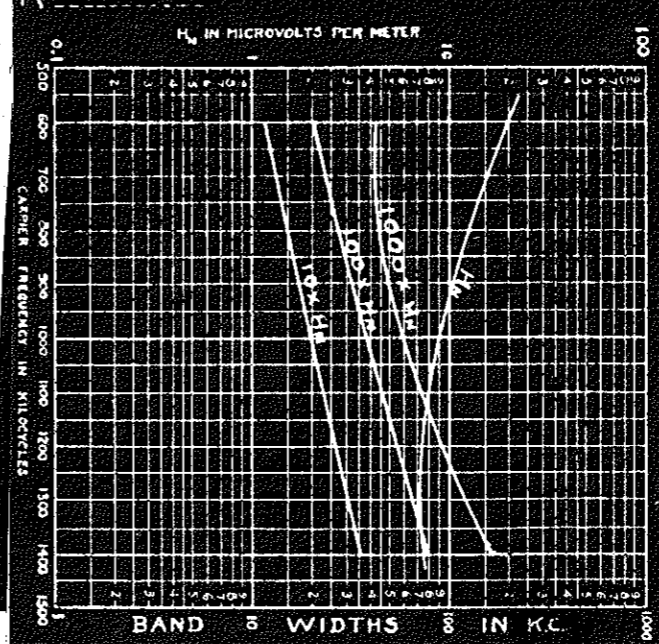

Price \$137.50 Console Model  
 Tubes 4-227 RF, 227 P, Det.  
 2-245 PP Audio, 280 Rect.  
 Vol. Cont. CG, Bias, Overload, etc.  
 Tuned Cir. 5, Tuned Ant. Cir., Sensitivity, Linearity  
 No Hum, 6MF, 2-13H, 1-14oh, chokes, 170H Field/

**MAJESTIC-91**  
 (Avg. of 2 Samples)  
 7/3/29  
 East Pgh

PRICE \$137.50 (Less Tubes)  
 (4) 227 RF (1) 227 PD  
 (2) 245 (PP) OUTPUT ED 8" CONE  
 Hum 0.65 Volt VC Ratio - 800,000:1

**MAJESTIC - 91**  
 CONSOLE  
 AUGUST 19, 1929

MU-28-A 500 4-2-29

Price \$137.50, less tubes  
 Console Model. 4T.  
 5 stages - Tuned in -  
 PUT. 5 (227) 2 (245) in PP  
 (1200). Vol. Control ratio 15  
 in finite

**Majestic**  
 Model 91  
 Ser No. 91026219  
 7/3/29

**MAJESTIC**  
 MODEL 91 & 92  
 AUGUST 1929

MU-28-A 500 4-2-29