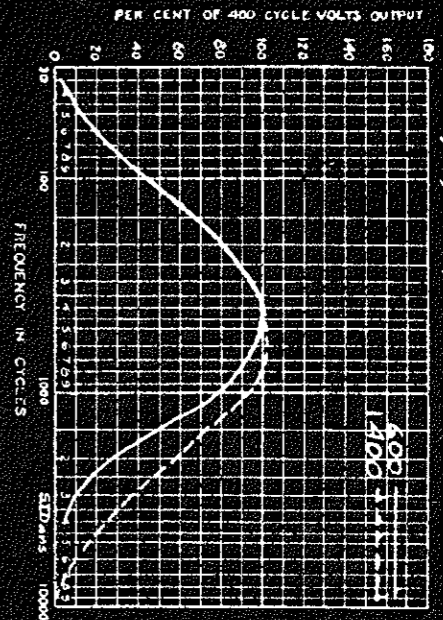

Price \$137.50 Console Model  
 Tubes 4-227 RF, 227 P, Det.  
 2-245 PP Audio, 280 Rect.  
 Vol. Cont. CG, Bias, Overload, etc.  
 Tuned Cir. 5, Tuned Ant. Cir., Sensitivity, Linearity  
 No Hum, 6MF, 2-13H, 1-14oh, chokes, 170H Field/

**MAJESTIC-91**  
 (Avg. of 2 Samples)  
 7/3/29  
 East Pgh

PRICE \$137.50 (Less Tubes)  
 (4) 227 RF (1) 227 PD  
 (2) 245 (PP) OUTPUT ED 8" CONE  
 Hum 0.65 Volt VC Ratio - 800,000:1

**MAJESTIC - 91**  
 CONSOLE  
 AUGUST 19, 1929

MU-28-A 500 4-2-29

Price \$137.50, less tubes  
 Console Model. 4T.  
 5 stages - Tuned in -  
 PUT. 5 (227) 2 (245) in PP  
 (1200). Vol. Control ratio 15  
 in finite

**Majestic**  
 Model 91  
 Ser No. 91026219  
 7/3/29

**MAJESTIC**  
 MODEL 91 & 92  
 AUGUST 1929

MU-28-A 500 4-2-29