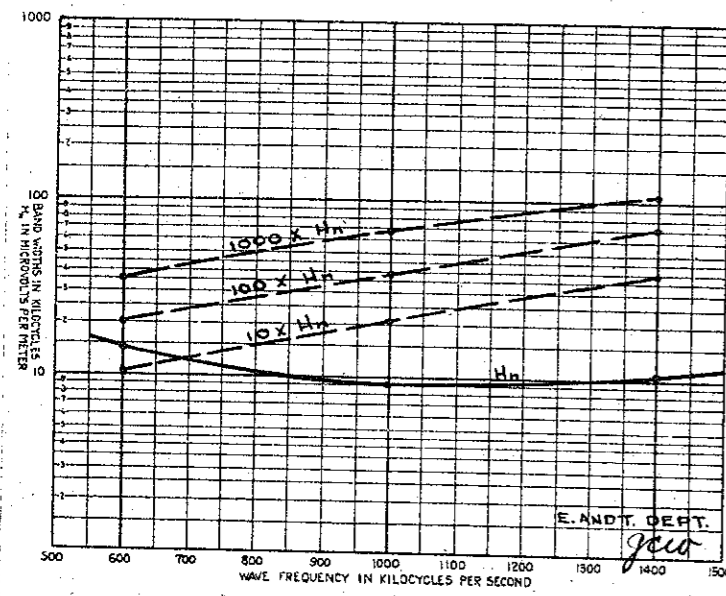

Price \$137.50 Console Model  
 Tubes 4-227 RF, 227 P, Det.  
 2-245 PP Audio, 280 Rect.  
 Vol. Cont. CG, Bias, Overload, etc.  
 Tuned Cir. 5, Tuned Ant. Cir., Sensitivity, Linearity  
 No Hum, 6MF, 2-13H, 1-14oh, chokes, 170H Field/

**MAJESTIC-91**  
 (Avg. of 2 Samples)  
 7/3/29  
 East Pgh

PRICE \$137.50 (Less Tubes)  
 (4) 227 RF (1) 227 PD  
 (2) 245 (PP) OUTPUT ED 8" CONE  
 Hum 0.65 Volt VC Ratio - 800,000:1

**MAJESTIC - 91**  
 CONSOLE  
 AUGUST 19, 1929

MU-28-A 500 4-2-29

Price \$137.50, less tubes  
 Console Model. 4T.  
 5 stages - Tuned in -  
 PUT. 5 (227) 2 (245) in PP  
 (1200). Vol. Control ratio 15  
 in finite

**Majestic**  
 Model 91  
 Ser No. 91026219  
 7/3/29

**MAJESTIC**  
 MODEL 91 & 92  
 AUGUST 1929

MU-28-A 500 4-2-29