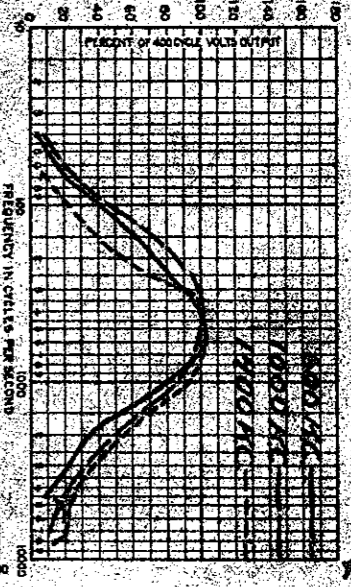

Price \$137.50 Console Model  
 Tubes 4-227 RF, 227 P, Det.  
 2-245 PP Audio, 280 Rect.  
 Vol. Cont. CG, Bias, Overload, etc.  
 Tuned Cir. 5, Tuned Ant. Cir., Sensitivity, Linearity  
 No Hum, 6MF, 2-13H, 1-14oh, chokes, 170H Field/

**MAJESTIC-91**  
 (Avg. of 2 Samples)  
 7/3/29  
 East Pgh

PRICE \$137.50 (Less Tubes)  
 (4) 227 RF (1) 227 PD  
 (2) 245 (PP) OUTPUT ED 8" CONE  
 Hum 0.65 Volt VC Ratio - 800,000:1

**MAJESTIC - 91**  
 CONSOLE  
 AUGUST 19, 1929

MU-28-A 500 4-2-29

Price \$137.50, less tubes  
 Console Model. 4T.  
 5 stages - Tuned in -  
 PUT. 5 (227) 2 (245) in PP  
 (1200). Vol. Control ratio 15  
 in finite

**Majestic**  
 Model 91  
 Ser No. 91026219  
 7/3/29