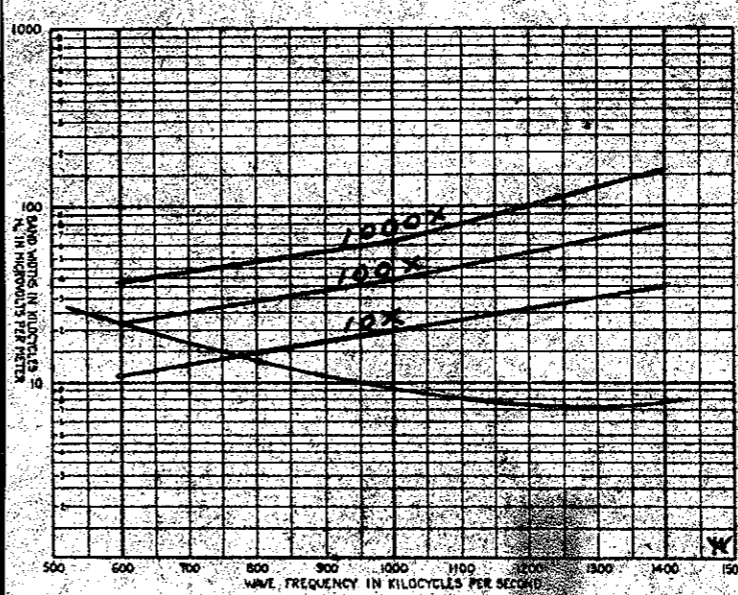

**MAJESTIC-91**  
 (Avg. of 2 Samples)  
 7/3/29  
 East Pgh

PRICE \$137.50 (Less Tubes)  
 (4) 227 RF (1) 227 PD  
 (2) 245 (PP) OUTPUT ED 8" CONE  
 Hum 0.65 Volt VC Ratio - 800,000:1

**MAJESTIC - 91**  
 CONSOLE  
 AUGUST 19, 1929

MU-28-A 500 4-2-29

Price \$137.50, less tubes  
 Console Model. 4T.  
 5 stages - Tuned in -  
 PUT. 5 (227) 2 (245) in PP  
 (1200). Vol. Control ratio 15  
 in finite

**Majestic**  
 Model 91  
 Ser No. 91026219  
 7/3/29

**MAJESTIC**  
 MODEL 91 & 92  
 AUGUST 1929

MU-28-A 500 4-2-29