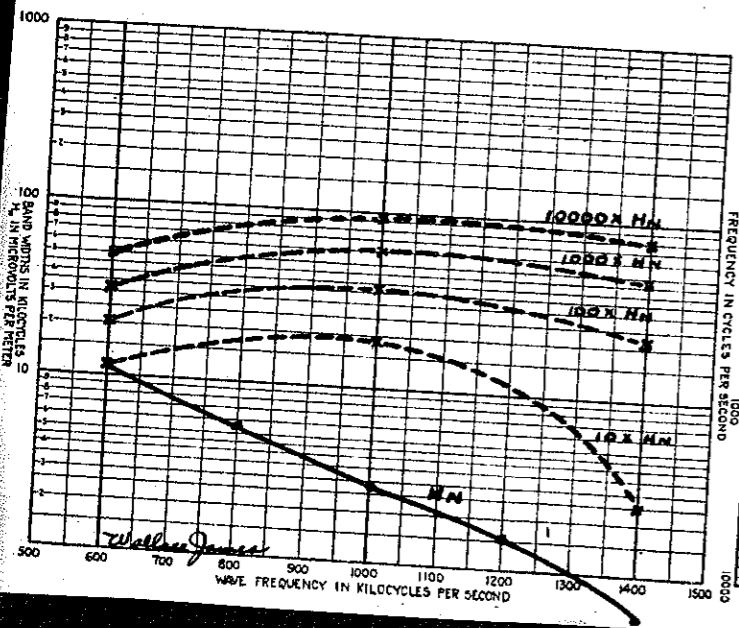

Price \$137.50 Console Model  
 Tubes 4-227 RF, 227 P, Det.  
 2-245 PP Audio, 280 Rect.  
 Vol. Cont. CG, Bias, Overload, etc.  
 Tuned Cir. 5, Tuned Ant. Cir., Sensitivity, Linearity  
 No Hum, 6MF, 2-13H, 1-14oh, chokes, 170H Field/

**MAJESTIC-91**  
 (Avg. of 2 Samples)  
 7/3/29  
 East Pgh

PRICE \$137.50 (Less Tubes)  
 (4) 227 RF (1) 227 PD  
 (2) 245 (PP) OUTPUT ED 8" CONE  
 Hum 0.65 Volt VC Ratio - 800,000:1

**MAJESTIC - 91**  
 CONSOLE  
 AUGUST 19, 1929

MU-28-A 500 4-2-29

Price \$137.50, less tubes  
 Console Model. 4T.  
 5 stages - Tuned in -  
 PUT. 5 (227) 2 (245) in PP  
 (1200). Vol. Control ratio 15  
 in finite

**Majestic**  
 Model 91  
 Ser No. 91026219  
 7/3/29

**MAJESTIC**  
 MODEL 91 & 92  
 AUGUST 1929

MU-28-A 500 4-2-29