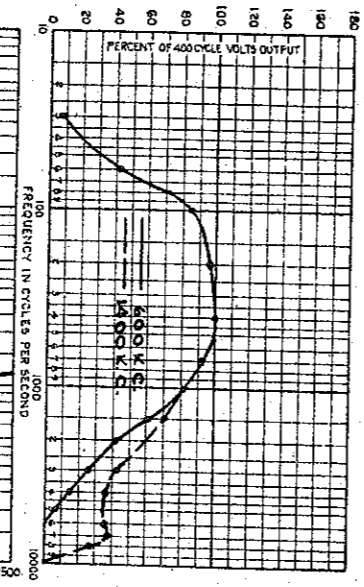

MAJESTIC
MODEL 91 & 92
AUGUST 1929