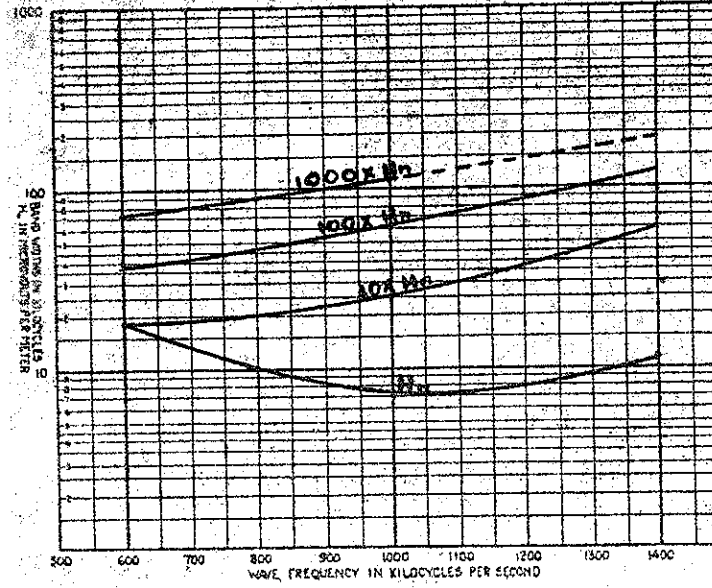

**BOSCH - 28**  
 SAME AS EVEREADY  
 DECEMBER 1928

Price \$175.00 : Console Model :  
 Tubes 3-224 RF, 224 Bios Det ;  
 I227, 2-245 Audio, 280 Rect. ;  
 Vol. Cont. 60,000:1  
 TUNED CIR. A TUNED GRID CIRCUITS

COLONIAL  
 32 AC  
 OCT. 11 1929  
 Com

**BOSCH - EVEREADY**  
 Price \$133.50-BOSCH, \$150.00-EVEREADY; 4T. C.I. Tested Nov. 1929; F. Pch. med Ant. (Variometer) 1929; F. Pch. 3-236T. R.F. 1-227 Det.; 326 A.F. 2-171A P.P.A.F.; V.C. Ratio=2850:1  
 BOSCH-Walnut Cabinet, EVEREADY- Diecast Aluminum.  
 Set

Price \$175.00 : Console Model :  
 Tubes 3-224 RF, 224 Det ;  
 I227, 2-245 PP Audio,  
 Vol. Cont. Ratio over 12000:1  
 TUNED CIR. A. This receiver had to have the P.F. circuits lined-up as they were out of line when received.