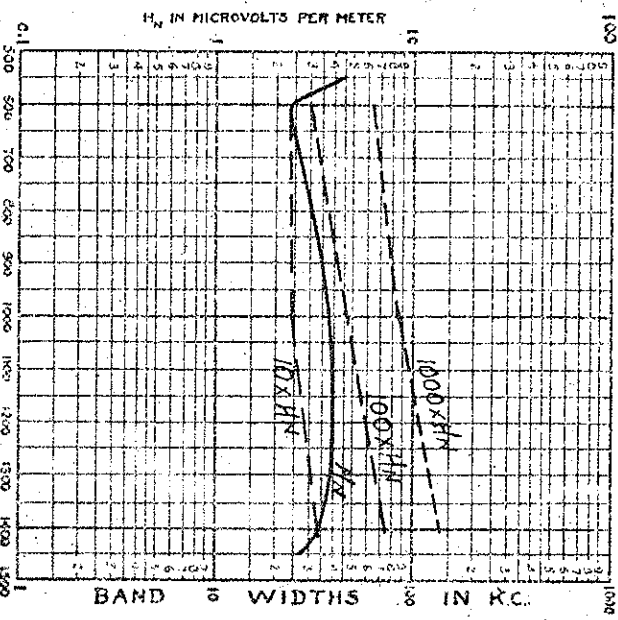

**BOSCH - 28**  
 SAME AS EVEREADY  
 DECEMBER 1928

Price \$175.00 : Console Model :  
 Tubes 3-224 RF, 224 Bios Det ;  
 I227, 2-245 Audio, 280 Rect. ;  
 Vol. Cont. 60,000:1  
 TUNED CIR. A TUNED GRID CIRCUITS

COLONIAL  
 32 AC  
 OCT. 11 1929  
 Com

**BOSCH - EVEREADY**  
 Price \$133.50-BOSCH, \$150.00-EVEREADY; 4T. C.I. Tested Nov. 1929; F. Pch. med Ant. (Variometer) 1929; F. Pch. 3-236T. R.F. 1-227 Det.; 326 A.F. 2-171A P.P.A.F.; V.C. Ratio=2850:1  
 BOSCH-Walnut Cabinet, EVEREADY- Diecast Aluminum.  
 Set

Price \$175.00 : Console Model :  
 Tubes 3-224 RF, 224 Det ;  
 I227, 2-245 PP Audio,  
 Vol. Cont. Ratio over 12000:1  
 TUNED CIR. A. This receiver had to have the P.F. circuits lined-up as they were out of line when received.