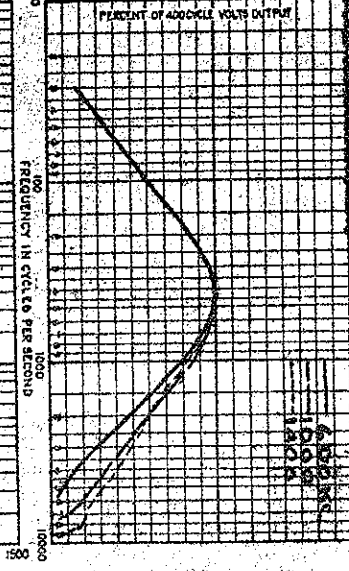

**BOSCH - 28**  
 SAME AS EVEREADY  
 DECEMBER 1928

Price \$175.00 : Console Model :  
 Tubes 3-224 RF, 224 Bios Det ;  
 I227, 2-245 Audio, 280 Rect. ;  
 Vol. Cont. 60,000:1  
 TUNED CIR. A TUNED GRID CIRCUITS

COLONIAL  
 32 AC  
 OCT. 11 1929  
 Com

**BOSCH - EVEREADY**  
 Price \$133.50-BOSCH, \$150.00-EVEREADY; 4T. C.I. Tested Nov. 1929; F. Pch. med Ant. (Variometer) 1929; F. Pch. 3-236T. R.F. 1-227 Det.; 326 A.F. 2-171A P.P.A.F.; V.C. Ratio=2850:1  
 BOSCH-Walnut Cabinet, EVEREADY- Diecast Aluminum.  
 Set

Price \$175.00 : Console Model :  
 Tubes 3-224 RF, 224 Det ;  
 I227, 2-245 PP Audio,  
 Vol. Cont. Ratio over 12000:1  
 TUNED CIR. A. This receiver had to have the P.F. circuits lined-up as they were out of line when received.