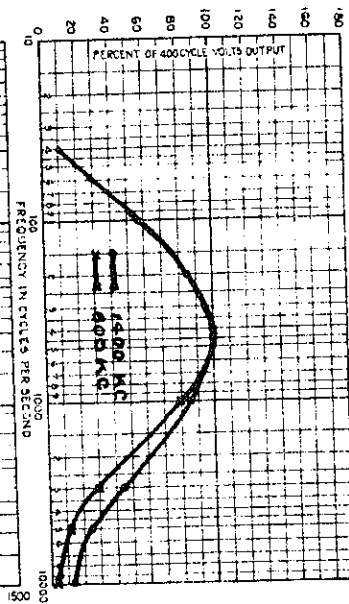

**BOSCH - 28**  
 SAME AS EVEREADY  
 DECEMBER 1928

Price \$175.00 : Console Model :  
 Tubes 3-224 RF, 224 Bios Det ;  
 I227, 2-245 Audio, 280 Rect. ;  
 Vol. Cont. 60,000:1  
 TUNED CIR. A TUNED GRID CIRCUITS

COLONIAL  
 32 AC  
 OCT. 11 1929  
 Com

**BOSCH - EVEREADY**  
 Price \$133.50-BOSCH, \$150.00-EVEREADY; 4T. C.I. Tested Nov. 1929; F. Pch. med Ant. (Variometer) 1929; F. Pch. 3-236T. R.F. 1-227 Det.; 326 A.F. 2-171A P.P.A.F.; V.C. Ratio=2850:1  
 BOSCH-Walnut Cabinet, EVEREADY- Diecast Aluminum.  
 Set

Price \$175.00 : Console Model :  
 Tubes 3-224 RF, 224 Det ;  
 I227, 2-245 PP Audio,  
 Vol. Cont. Ratio over 12000:1  
 TUNED CIR. A. This receiver had to have the P.F. circuits lined-up as they were out of line when received.