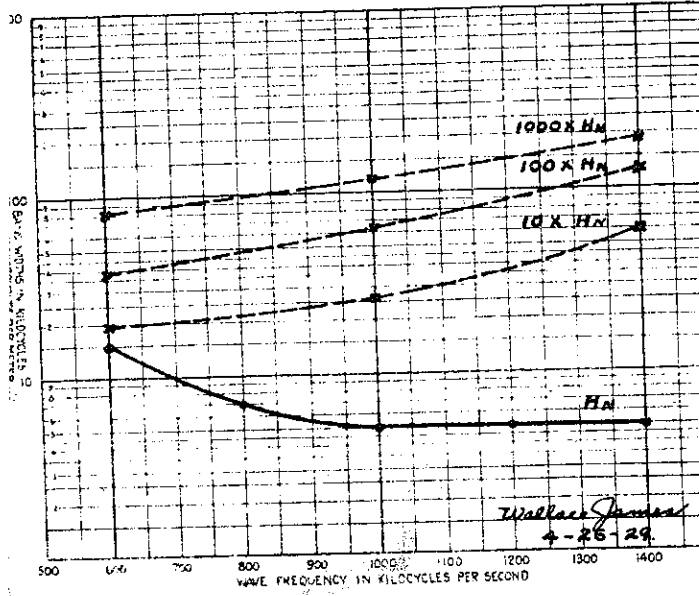

**BOSCH - 28**  
 SAME AS EVEREADY  
 DECEMBER 1928

Price \$175.00 : Console Model :  
 Tubes 3-224 RF, 224 Bios Det ;  
 I227, 2-245 Audio, 280 Rect. ;  
 Vol. Cont. 60,000:1  
 TUNED CIR. A TUNED GRID CIRCUITS

COLONIAL  
 32 AC  
 OCT. 11 1929  
 Com

**BOSCH - EVEREADY**  
 Price \$133.50-BOSCH, \$150.00-EVEREADY; 4T. C.I. Tested Nov. 1929; F. Pch. med Ant. (Variometer) 1929; F. Pch. 3-236T. R.F. 1-227 Det.; 326 A.F. 2-171A P.P.A.F.; V.C. Ratio=2850:1  
 BOSCH-Walnut Cabinet, EVEREADY- Diecast Aluminum.  
 Set

Price \$175.00 : Console Model :  
 Tubes 3-224 RF, 224 Det ;  
 I227, 2-245 PP Audio,  
 Vol. Cont. Ratio over 12000:1  
 TUNED CIR. A. This receiver had to have the P.F. circuits lined-up as they were out of line when received.