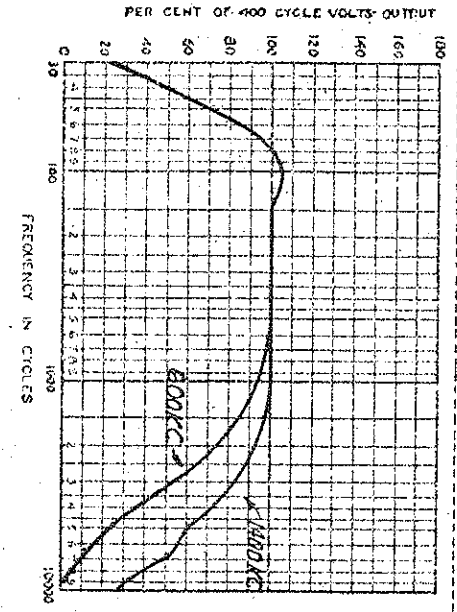

**BOSCH - 28**  
 SAME AS EVEREADY  
 DECEMBER 1928

Price \$175.00 : Console Model :  
 Tubes 3-224 RF, 224 Bios Det ;  
 I227, 2-245 Audio, 280 Rect. ;  
 Vol. Cont. 60,000:1  
 TUNED CIR. A TUNED GRID CIRCUITS

COLONIAL  
 32 AC  
 OCT. 11 1929  
 Com

**BOSCH - EVEREADY**  
 Price \$133.50-BOSCH, \$150.00-EVEREADY; 4T. C.I. Tested Nov. 1929; F. Pch. med Ant. (Variometer) 1929; F. Pch. 3-236T. R.F. 1-227 Det.; 326 A.F. 2-171A P.P.A.F.; V.C. Ratio=2850:1  
 BOSCH-Walnut Cabinet, EVEREADY- Diecast Aluminum.  
 Set

Price \$175.00 : Console Model :  
 Tubes 3-224 RF, 224 Det ;  
 I227, 2-245 PP Audio,  
 Vol. Cont. Ratio over 12000:1  
 TUNED CIR. A. This receiver had to have the P.F. circuits lined-up as they were out of line when received.