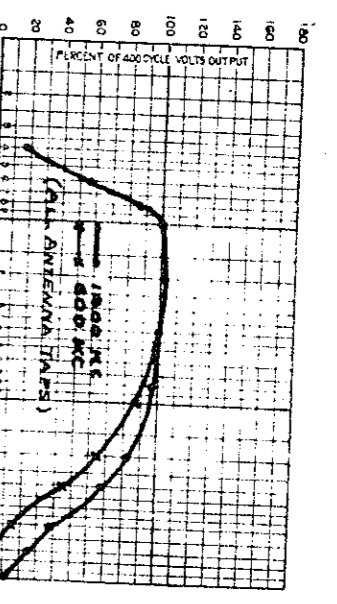

CROSLEY
JEWELBOX
MARCH 1929