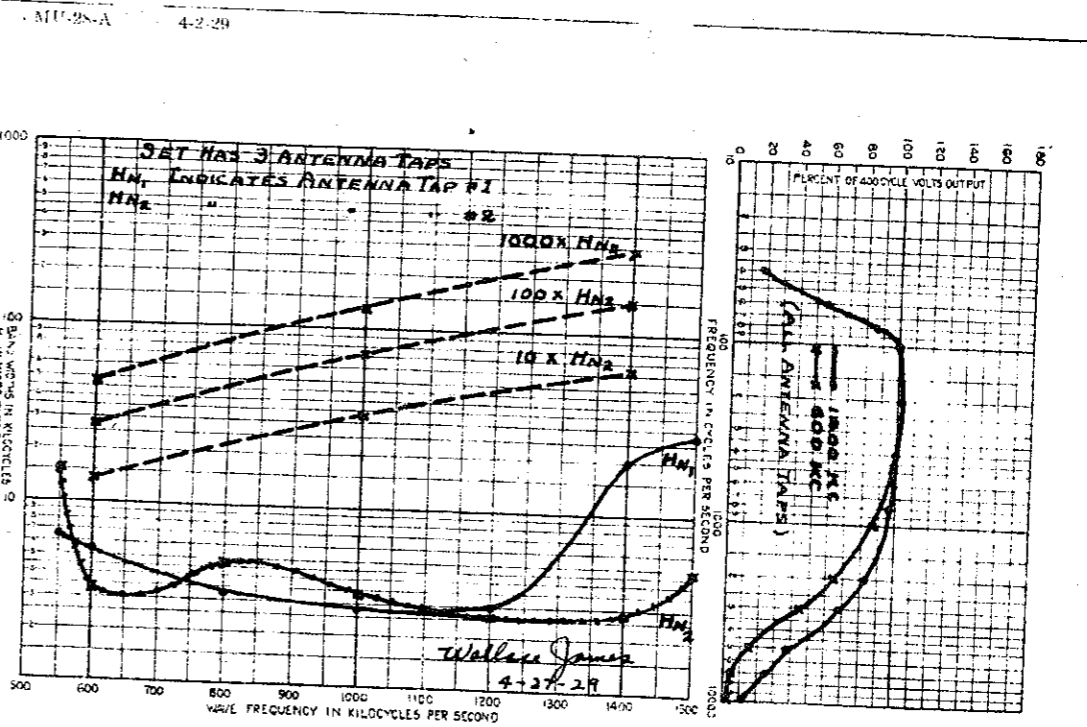

CROSLEY  
SHOWBOX  
JANUARY 1929

CROSLEY BANDBOX  
MODEL AC-602  
1928

PRICE \$49.50  
3-222, R.F.  
2-201A, (DET.-1ST AUDIO) GRIDLEAK DET.  
1-171A, OUTPUT.  
V.C. RATIO NOT MEASURABLE.

CROSLEY  
MODEL 21  
TESTED 9/17/29

CROSLEY  
JEWELBOX  
MARCH 1929

CROSLEY  
SHOWBOX  
JANUARY 1929

CROSLEY BANDBOX  
MODEL AC-602  
1928

PRICE \$49.50  
3-222, R.F.  
2-201A, (DET.-1ST AUDIO) GRIDLEAK DET.  
1-171A, OUTPUT.  
V.C. RATIO NOT MEASURABLE.

CROSLEY  
MODEL-21  
TESTED 9/17/29

CROSLEY  
JEWELBOX  
MARCH 1929