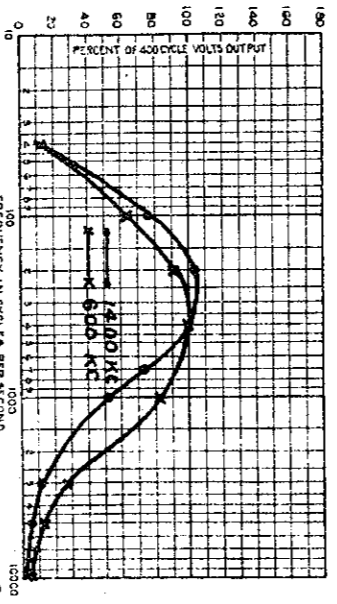

CROSLEY  
SHOWBOX  
JANUARY 1929

CROSLEY BANDBOX  
MODEL AC-602  
1928

PRICE \$49.50  
3-222, R.F.  
2-201A, (DET.-1ST AUDIO) GRIDLEAK DET.  
1-171A, OUTPUT.  
V.C. RATIO NOT MEASURABLE.

CROSLEY  
MODEL 21  
TESTED 9/17/29

CROSLEY  
JEWELBOX  
MARCH 1929

CROSLEY  
SHOWBOX  
JANUARY 1929

CROSLEY BANDBOX  
MODEL AC-602  
1928

PRICE \$49.50  
3-222, R.F.  
2-201A, (DET.-1ST AUDIO) GRIDLEAK DET.  
1-171A, OUTPUT.  
V.C. RATIO NOT MEASURABLE.