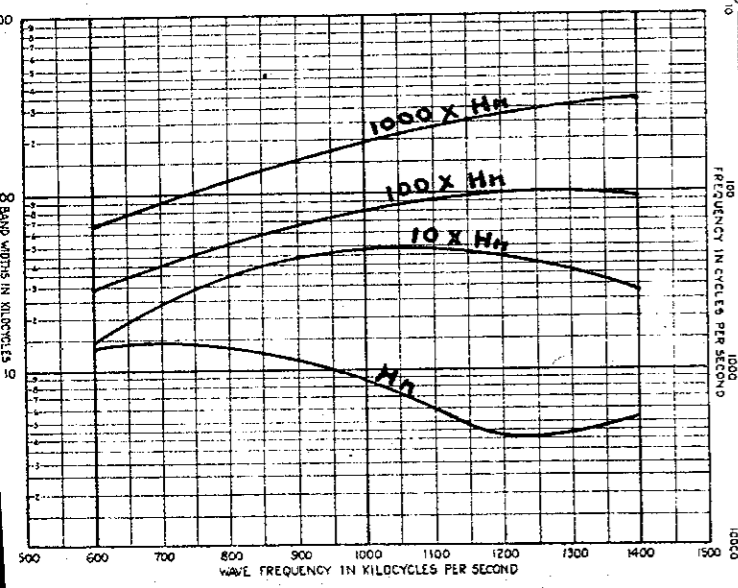

CROSLEY  
SHOWBOX  
JANUARY 1929

CROSLEY BANDBOX  
MODEL AC-602  
1928

PRICE \$49.50  
3-222, R.F.  
2-201A, (DET.-1ST AUDIO) GRIDLEAK DET.  
1-171A, OUTPUT.  
V.C. RATIO NOT MEASURABLE.

CROSLEY  
MODEL 21  
TESTED 9/17/29

CROSLEY  
JEWELBOX  
MARCH 1929

CROSLEY  
SHOWBOX  
JANUARY 1929

CROSLEY BANDBOX  
MODEL AC-602  
1928

PRICE \$49.50  
3-222, R.F.  
2-201A, (DET.-1ST AUDIO) GRIDLEAK DET.  
1-171A, OUTPUT.  
V.C. RATIO NOT MEASURABLE.