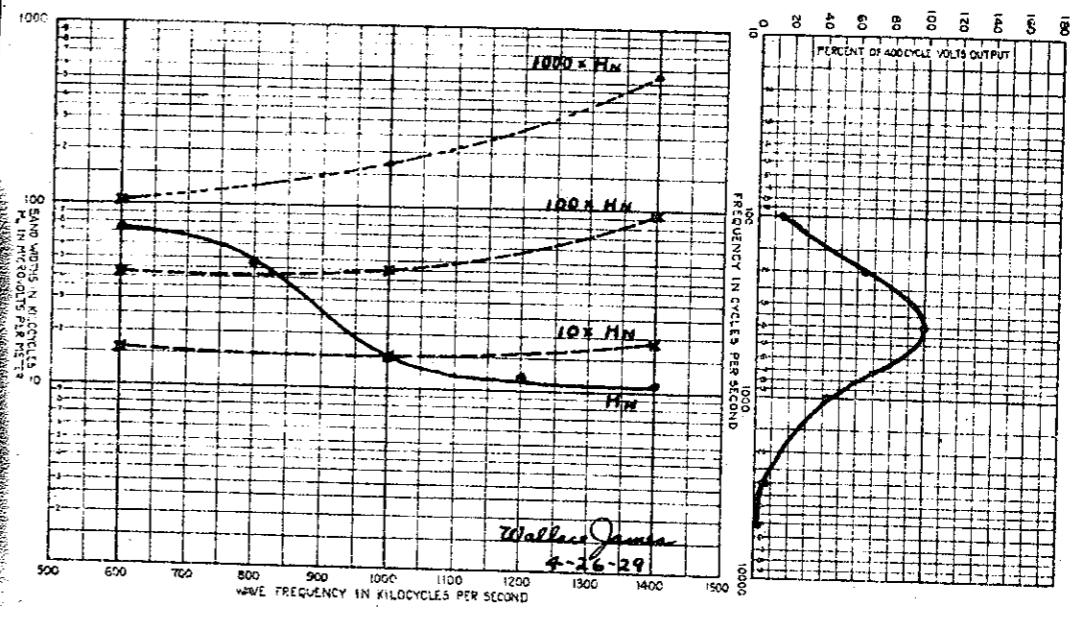

CROSLEY  
SHOWBOX  
JANUARY 1929

CROSLEY BANDBOX  
MODEL AC-602  
1928

PRICE \$49.50  
3-222, R.F.  
2-201A, (DET.-1ST AUDIO) GRIDLEAK DET.  
1-171A, OUTPUT.  
V.C. RATIO NOT MEASURABLE.

CROSLEY  
MODEL 21  
TESTED 9/17/29

CROSLEY  
JEWELBOX  
MARCH 1929

CROSLEY  
SHOWBOX  
JANUARY 1929

CROSLEY BANDBOX  
MODEL AC-602  
1928

PRICE \$49.50  
3-222, R.F.  
2-201A, (DET.-1ST AUDIO) GRIDLEAK DET.  
1-171A, OUTPUT.  
V.C. RATIO NOT MEASURABLE.