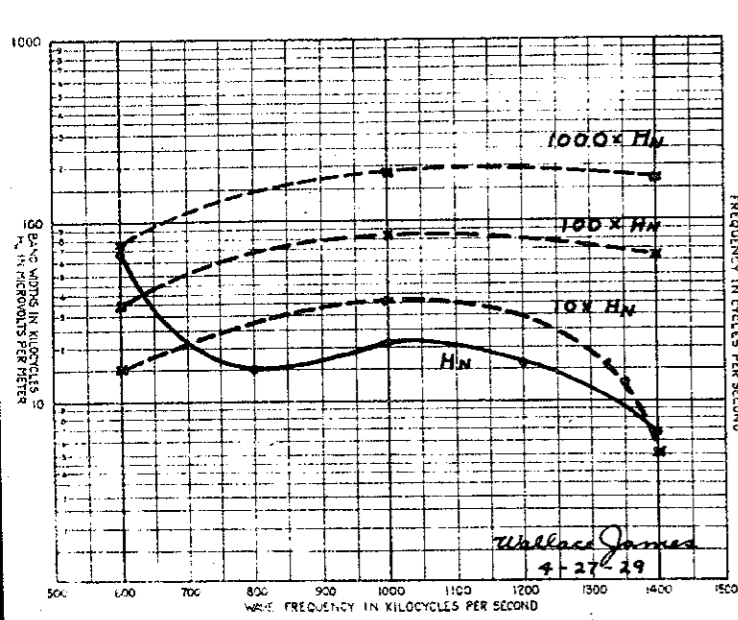

CROSLEY  
SHOWBOX  
JANUARY 1929

CROSLEY BANDBOX  
MODEL AC-602  
1928

PRICE \$49.50  
3-222, R.F.  
2-201A, (DET.-1ST AUDIO) GRIDLEAK DET.  
1-171A, OUTPUT.  
V.C. RATIO NOT MEASURABLE.

CROSLEY  
MODEL 21  
TESTED 9/17/29

CROSLEY  
JEWELBOX  
MARCH 1929

CROSLEY  
SHOWBOX  
JANUARY 1929

CROSLEY BANDBOX  
MODEL AC-602  
1928

PRICE \$49.50  
3-222, R.F.  
2-201A, (DET.-1ST AUDIO) GRIDLEAK DET.  
1-171A, OUTPUT.  
V.C. RATIO NOT MEASURABLE.

CROSLEY  
MODEL-21  
TESTED 9/17/29

CROSLEY  
JEWELBOX  
MARCH 1929