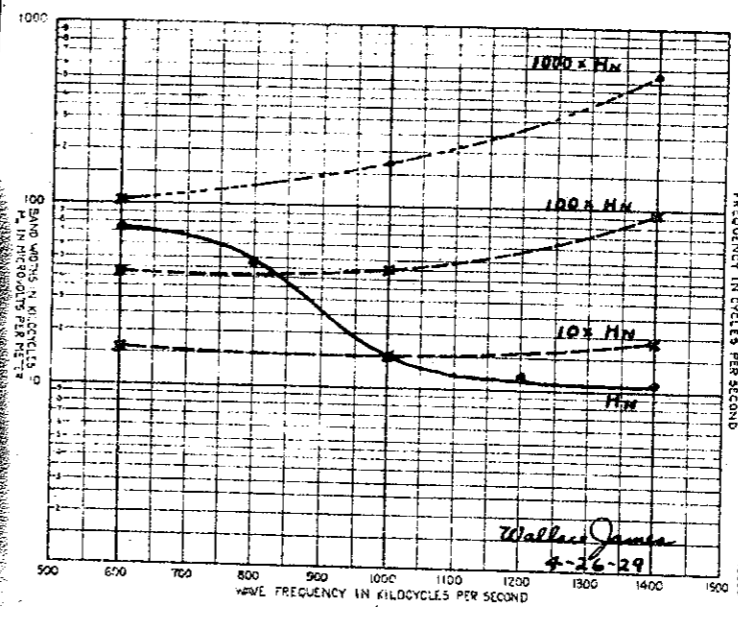

CROSLEY  
SHOWBOX  
JANUARY 1929

CROSLEY BANDBOX  
MODEL AC-602  
1928

PRICE \$49.50  
3-222, R.F.  
2-201A, (DET.-1ST AUDIO) GRIDLEAK DET.  
1-171A, OUTPUT.  
V.C. RATIO NOT MEASURABLE.

CROSLEY  
MODEL 21  
TESTED 9/17/29

CROSLEY  
JEWELBOX  
MARCH 1929

CROSLEY  
SHOWBOX  
JANUARY 1929

CROSLEY BANDBOX  
MODEL AC-602  
1928

PRICE \$49.50  
3-222, R.F.  
2-201A, (DET.-1ST AUDIO) GRIDLEAK DET.  
1-171A, OUTPUT.  
V.C. RATIO NOT MEASURABLE.