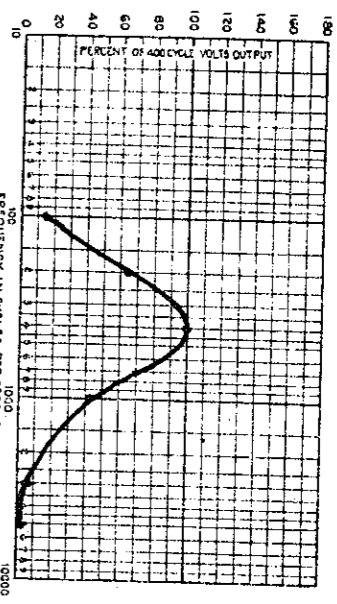

CROSLEY  
SHOWBOX  
JANUARY 1929

CROSLEY BANDBOX  
MODEL AC-602  
1928

PRICE \$49.50  
3-222, R.F.  
2-201A, (DET.-1ST AUDIO) GRIDLEAK DET.  
1-171A, OUTPUT.  
V.C. RATIO NOT MEASURABLE.

CROSLEY  
MODEL 21  
TESTED 9/17/29

CROSLEY  
JEWELBOX  
MARCH 1929

CROSLEY  
SHOWBOX  
JANUARY 1929

CROSLEY BANDBOX  
MODEL AC-602  
1928

PRICE \$49.50  
3-222, R.F.  
2-201A, (DET.-1ST AUDIO) GRIDLEAK DET.  
1-171A, OUTPUT.  
V.C. RATIO NOT MEASURABLE.