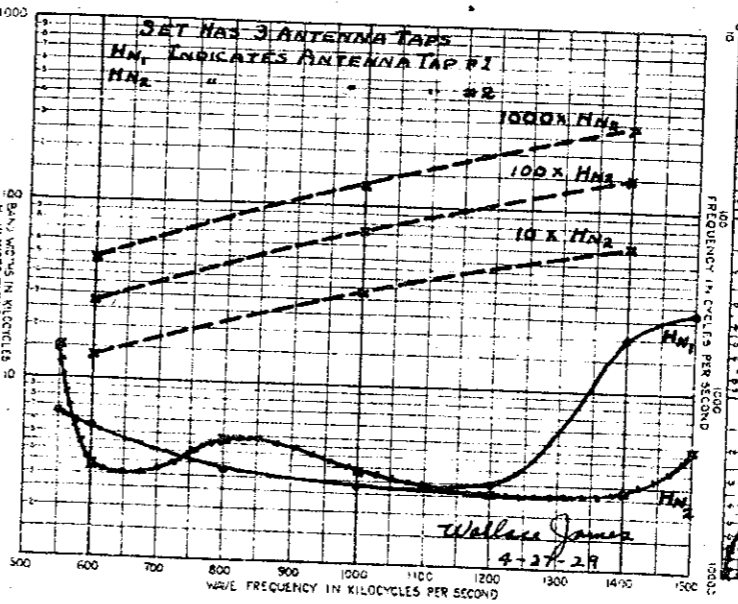

CROSLEY  
SHOWBOX  
JANUARY 1929

CROSLEY BANDBOX  
MODEL AC-602  
1928

PRICE \$49.50  
3-222, R.F.  
2-201A, (DET.-1ST AUDIO) GRIDLEAK DET.  
1-171A, OUTPUT.  
V.C. RATIO NOT MEASURABLE.

CROSLEY  
MODEL 21  
TESTED 9/17/29

CROSLEY  
JEWELBOX  
MARCH 1929

CROSLEY  
SHOWBOX  
JANUARY 1929

CROSLEY BANDBOX  
MODEL AC-602  
1928

PRICE \$49.50  
3-222, R.F.  
2-201A, (DET.-1ST AUDIO) GRIDLEAK DET.  
1-171A, OUTPUT.  
V.C. RATIO NOT MEASURABLE.

CROSLEY  
MODEL-21  
TESTED 9/17/29

CROSLEY  
JEWELBOX  
MARCH 1929