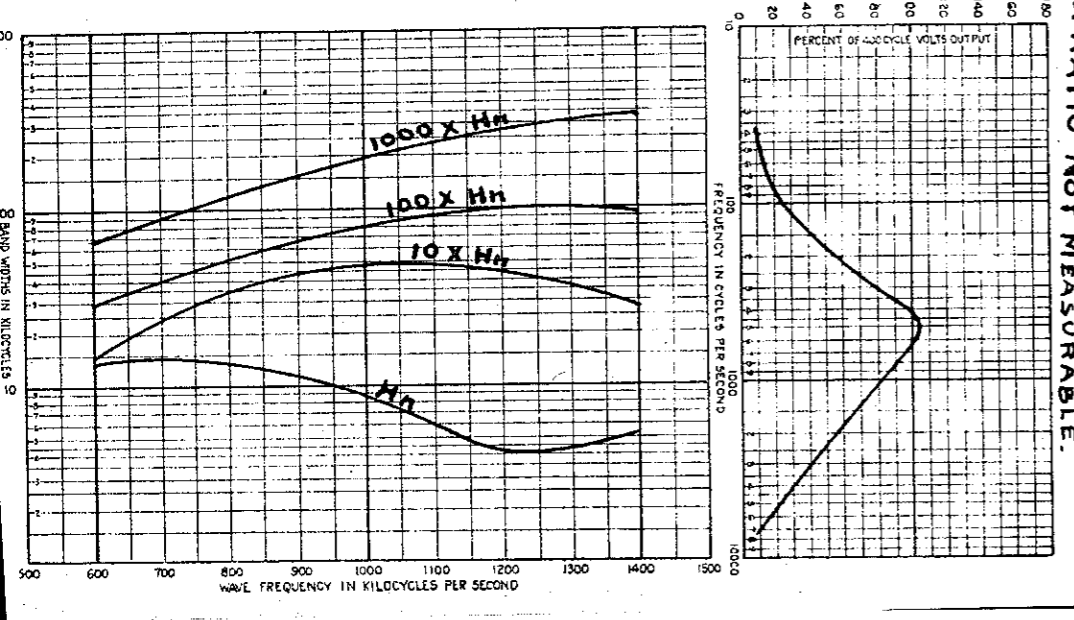

CROSLEY  
SHOWBOX  
JANUARY 1929

CROSLEY BANDBOX  
MODEL AC-602  
1928

PRICE \$49.50  
3-222, R.F.  
2-201A, (DET.-1ST AUDIO) GRIDLEAK DET.  
1-171A, OUTPUT.  
V.C. RATIO NOT MEASURABLE.

CROSLEY  
MODEL 21  
TESTED 9/17/29

CROSLEY  
JEWELBOX  
MARCH 1929

CROSLEY  
SHOWBOX  
JANUARY 1929

CROSLEY BANDBOX  
MODEL AC-602  
1928

PRICE \$49.50  
3-222, R.F.  
2-201A, (DET.-1ST AUDIO) GRIDLEAK DET.  
1-171A, OUTPUT.  
V.C. RATIO NOT MEASURABLE.

CROSLEY  
MODEL-21  
TESTED 9/17/29

CROSLEY  
JEWELBOX  
MARCH 1929