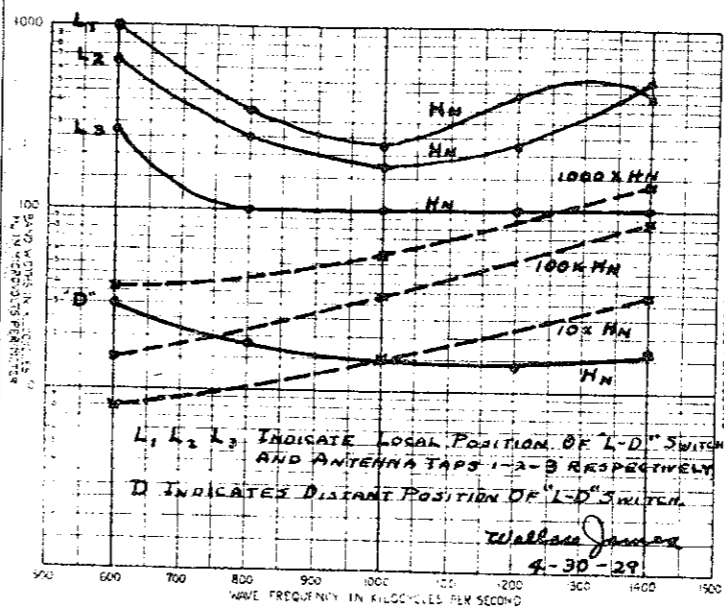

EDISON RADIO
W.E.M. Co. REPORT
MARCH 1929

SPLITDORF RADIO CHASSIS
PEERLESS SPEAKER