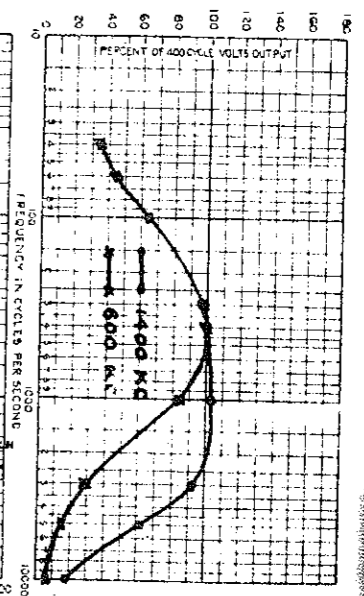

EDISON RADIO
W.E.M. Co. REPORT
MARCH 1929

SPLITDORF RADIO CHASSIS
PEERLESS SPEAKER