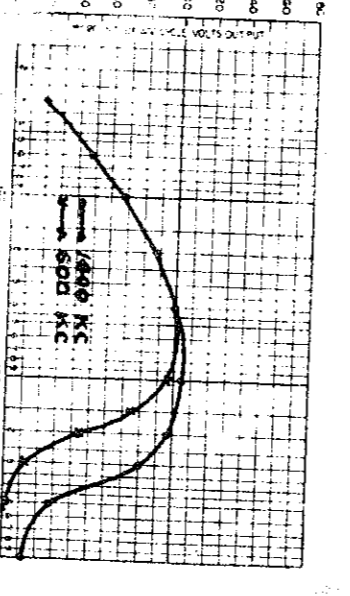

GREBE
SYNCHROPHASE
SEVEN (W.E.M. Co.)
MARCH 1929