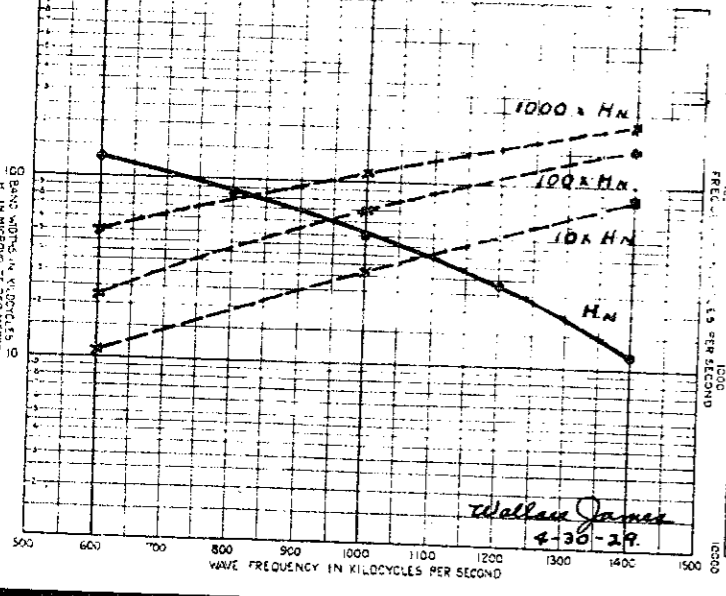

GREBE
SYNCHROPHASE
SEVEN (W.E.M. Co.)
MARCH 1929